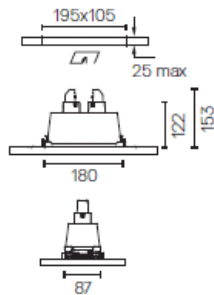

POWER LED
DC 500 mA
2x6W
2x560 lm
2700K/CRI 90

2x6W
2x600 lm
3000K/CRI 90